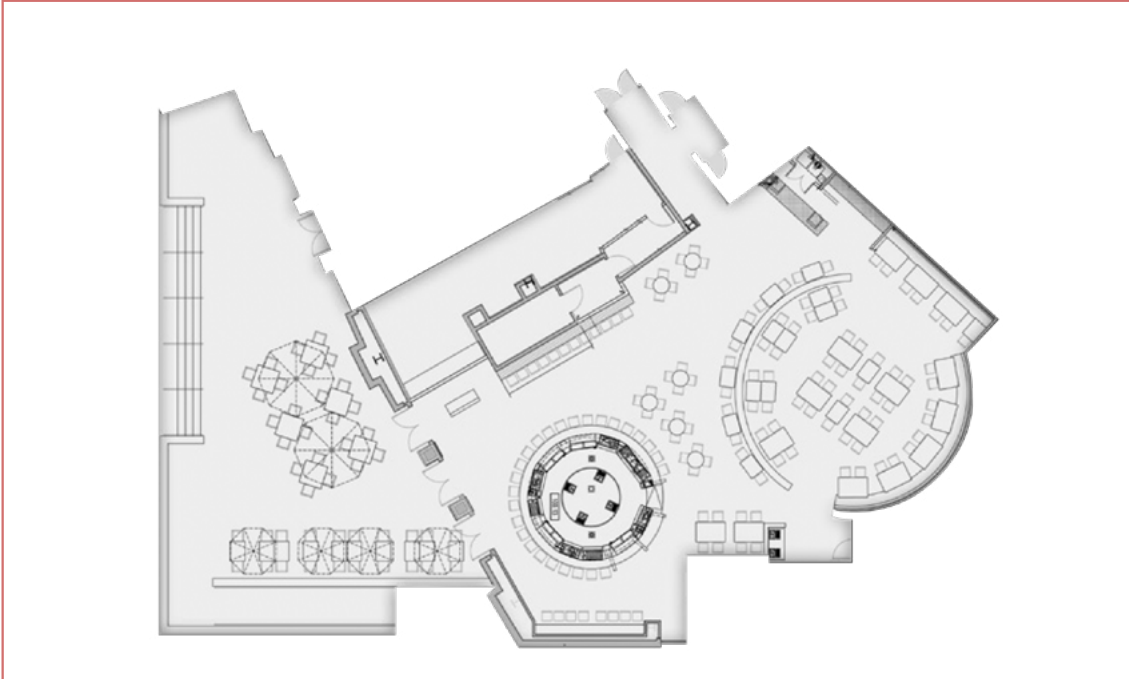

FLOOR PLAN

	SEATED	RECEPTION
MAIN DINING	UP TO 90 PPL	UP TO 120 PPL
BAR AREA	-	UP TO 70 PPL
PATIO	-	UP TO 80 PPL
FULL RESTAURANT BUYOUT	UP TO 125 PPL	UP TO 250 PPL

WE ARE ABLE TO SUPPORT AND CUSTOMIZE AUDIO VISUAL NEEDS, PLEASE SPEAK TO YOUR HARD ROCK CAFE REPRESENTATIVE REGARDING YOUR REQUIREMENTS.