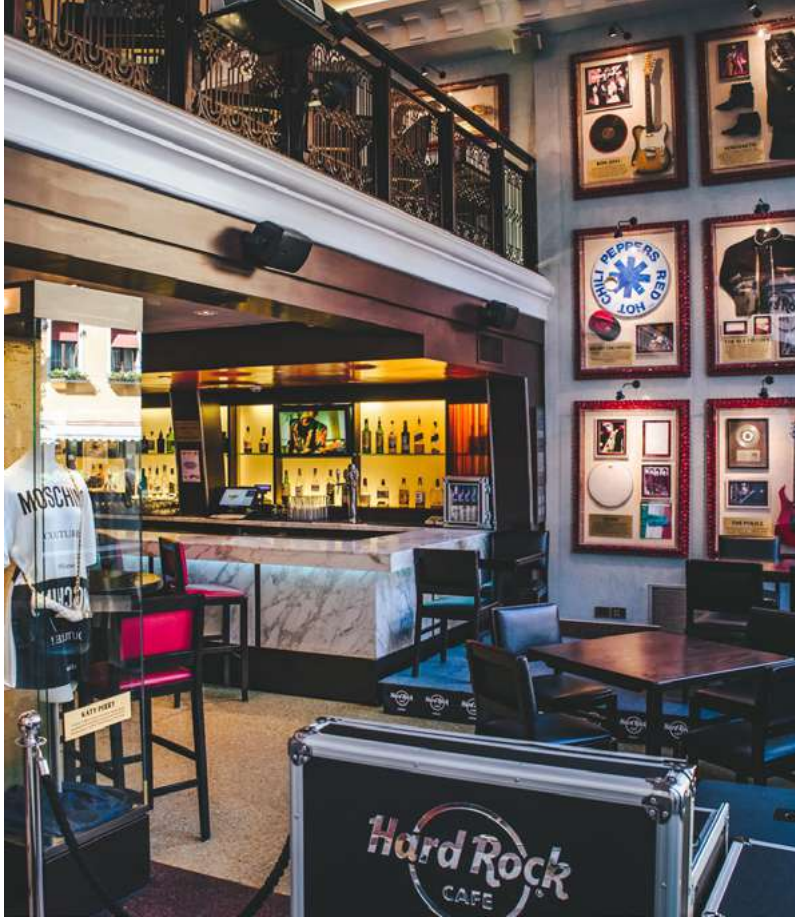

# VENICE

Hard Rock Cafe Venice is located in a historic building behind St. Mark's Square. The location incorporates the authentic Venetian style with tasteful decor, wide windows with panoramic views of the canal. Hard Rock Cafe Venice is more than a Cafe: is the perfect venue to host your event. Our options also include the entire venue rental. Our professional staff can provide customized set up and entertainment together with a legendary menu.

## MEZZANINE LEVEL

	COCKTAIL STYLE	SEATED DINNER
VIP SECTION	UP TO 80 PPL	UP TO 60 PPL
VENUE BUYOUT	UP TO 150 PPL	UP TO 100 PPL

**WE ARE ABLE TO SUPPORT AND CUSTOMISE AUDIO VISUAL NEEDS, PLEASE SPEAK TO YOUR HARD ROCK CAFE REPRESENTATIVE REGARDING YOUR REQUIREMENTS.**