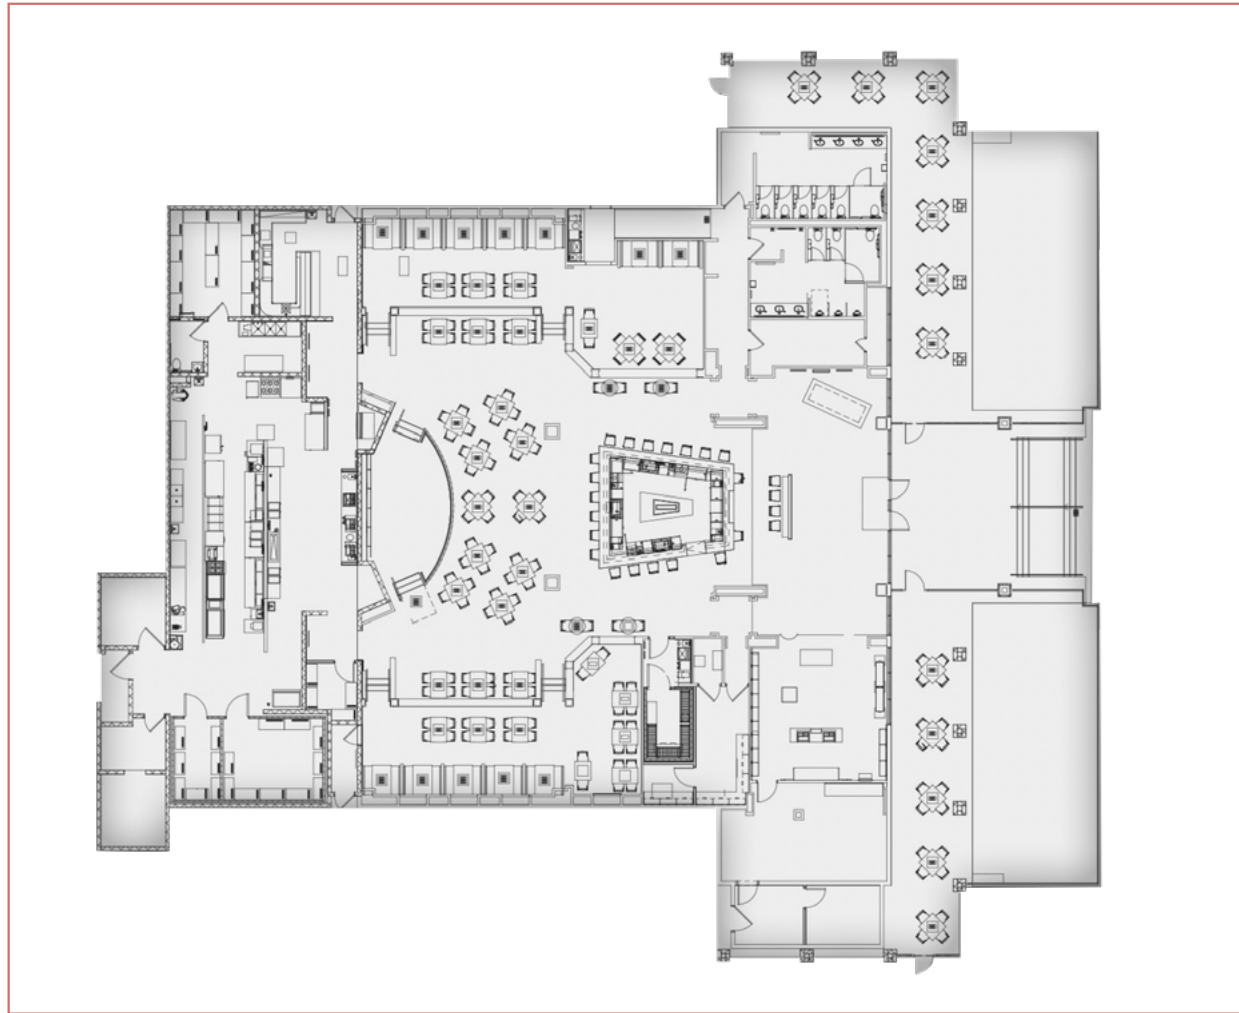

A GREAT LOCATION FOR....

Groups, Social Events, Happy Hours
& Semi-Private Dining.

UNIQUE FEATURES

- SEMI-PRIVATE DINING ROOM SPACES
- DOG FRIENDLY PATIO
- PRIME LOCATION
- AMPLE PARKING
- STAGE

CAFE CAPACITY & FLOOR MAP

FLOOR PLAN

	CAPACITY
MADONNA ROOM	UP TO 60 PPL
THE PIT	UP TO 94 PPL
MOONSHINE PORCH	UP TO 28 PPL
DOG PATIO	UP TO 24 PPL

WE ARE ABLE TO SUPPORT AND CUSTOMIZE AUDIO VISUAL NEEDS, PLEASE SPEAK TO YOUR HARD ROCK CAFE REPRESENTATIVE REGARDING YOUR REQUIREMENTS.