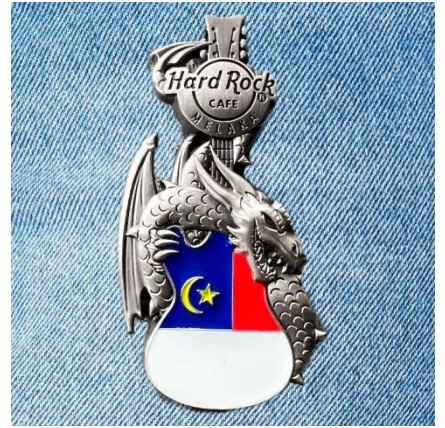

**MELAKA CLASSIC LOGO HAT IN WHITE | RM125.00 |
100% COTTON**

CAP'S

**MELAKA CLASSIC LOGO HAT IN GREY | RM125.00 |
100% COTTON**

PIN'S

CLASSIC LOGO PIN
| RM 65.00

50 ANNIVERSARY PIN |
RM 85.00

DRAGON MELAKA FLAG
PIN | RM 95.00