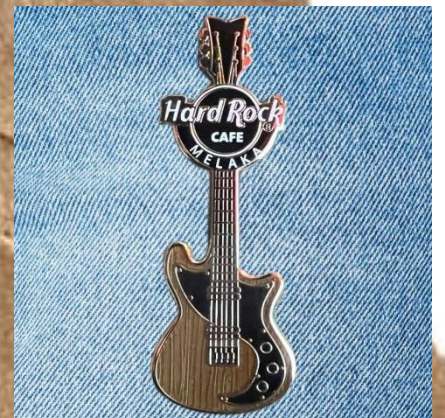

3D MELAKA GUITAR PICK
PIN | RM 85.00

MELAKA CITY ICON
SERIES PIN | RM 125.00

MELAKA 3D LOGO
GLOBAL SERIES PIN |
RM105.00

BRAND LOGO MARBLE
CROSS GUITARS PIN |
RM95.00

MELAKA CORE LOCAL
PIN | RM 105.00

BRAND LOGO
WOODGRAIN RETRO
GUITAR PIN | RM95.00