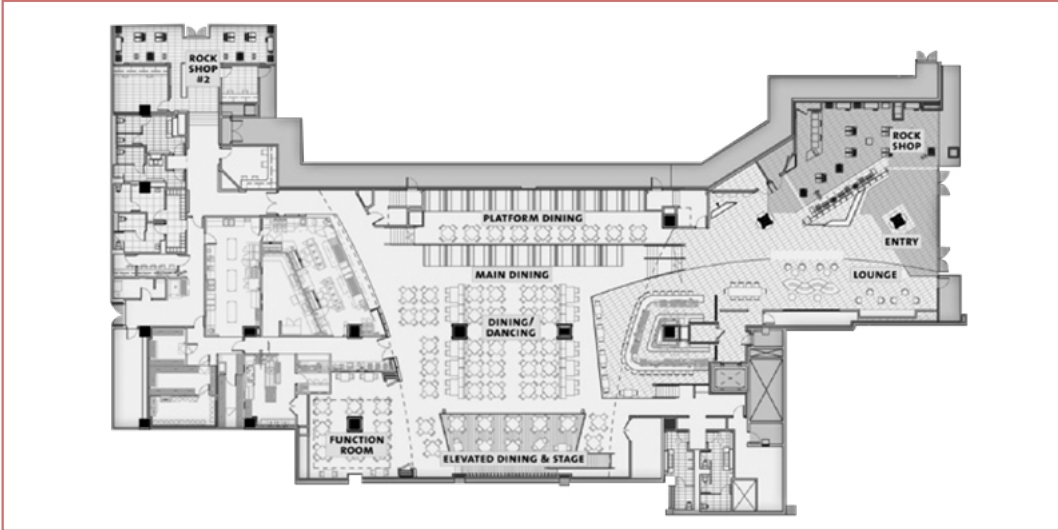

A GREAT LOCATION FOR....

Corporate Events, Social Parties, Groups,
Happy Hour, Live Music.

UNIQUE FEATURES

- PRIVATE DINING ROOM
- PRIME LOCATION
- STAGE

CAFE CAPACITY & FLOOR MAP

FLOOR PLAN

	SEATED	COCKTAIL RECEPTION
MAIN DINING	UP TO 388 PPL	UP TO 400 PPL
BAR	UP TO 37 PPL	UP TO 50 PPL
LOUNGE/DINING	UP TO 10 PPL	UP TO 20 PPL
LOUNGE SEATING	UP TO 30 PPL	UP TO 40 PPL
PRIVATE ROOM	UP TO 40 PPL	UP TO 50 PPL
VENUE BUYOUT	UP TO 500 PPL	UP TO 700 PPL