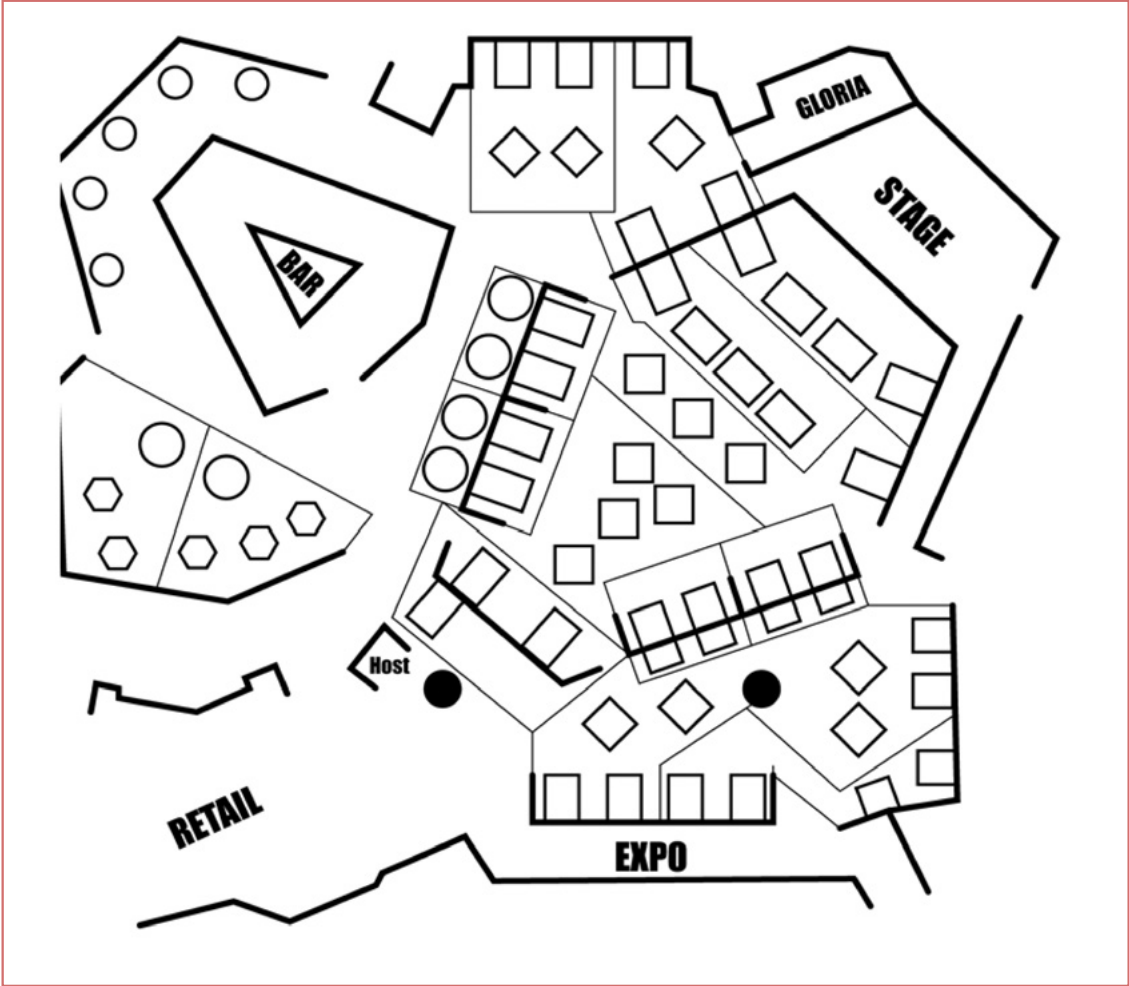

Corporate Events, Social Parties, Groups, Happy Hour, Live Music.

UNIQUE FEATURES

- PRIVATE DINING ROOM
- PRIME LOCATION
- STAGE

CAFE CAPACITY & FLOOR MAP

FLOOR MAP

	SEATED STYLE	RECEPTION STYLE	CAPACITY
MOSH PIT	-	UP TO 25 PPL	-
BB KING	UP TO 50 PPL	-	-
VAN HALEN 1	UP TO 75 PPL	UP TO 100 PPL	-
VAN HALEN 2	UP TO 50 PPL	UP TO 75 PPL	-
GLORIA	UP TO 35 PPL	UP TO 40 PPL	-
MAIN DINING AREA	-	-	UP TO 200 PPL
CAFE BUYOUT	-	-	UP TO 300 PPL