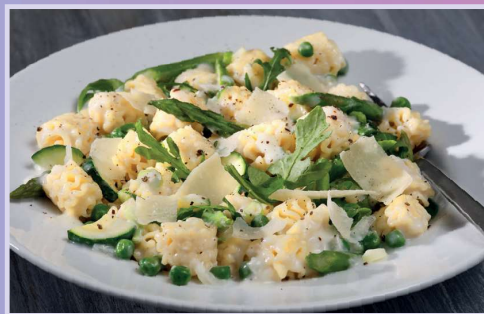

PINK LACE MARGARITA

A star-studded blend of Jose Cuervo Tequila and Dos Hombres Mezcal, shaken with coconut, fresh lime and guava 11,25€

RUN THE WORLD

A refreshing combination of Hendrick's Gin, fresh lemon, guava, black cherries chilled and topped with a delicate float of Acrobat Pinot Noir. 11,25€

BERRY SALAD

A spring lettuce blend tossed in balsamic vinaigrette and topped with fresh berries, crumbled goat cheese, candied almonds and toasted coconut. 18,35€
 + Grilled Chicken 19,95€
 + Grilled Steak 22,95€
 + Grilled Salmon 22,95€

SPRING PASTA

Cavatappi pasta tossed in a garlic onion cream sauce with asparagus, seasonal squash, spring peas and finished with shaved parmesan and arugula. 17,32€
 + Grilled Chicken 19,95€
 + Grilled Steak 22,35€
 + Grilled Salmon 22,35€