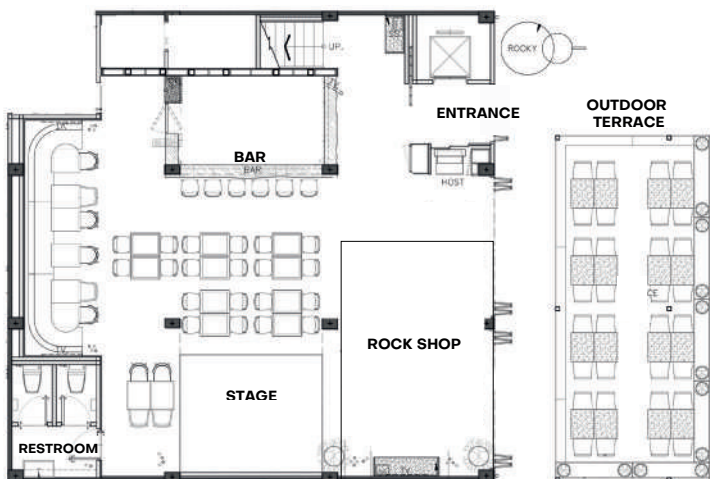

OUTDOOR TERRACE

BOOTH SEAT AREA

MERCHANDISE SHOP

MEZZANINE

FACADE

FLOOR PLAN

MAIN FLOOR

MEZZANINE FLOOR

CAFE CAPACITY

	Dining Area	Bar	Out door	Total	Dining Area & Bar
MAIN FLOOR	30	6	32	68 seats	50 reception style

MEZZANINE FLOOR	Dining Area
	62 seats

Total capacity 130 seats

CHIANG MAI

#HardRockCafeChiangmai | hardrockcafe.com