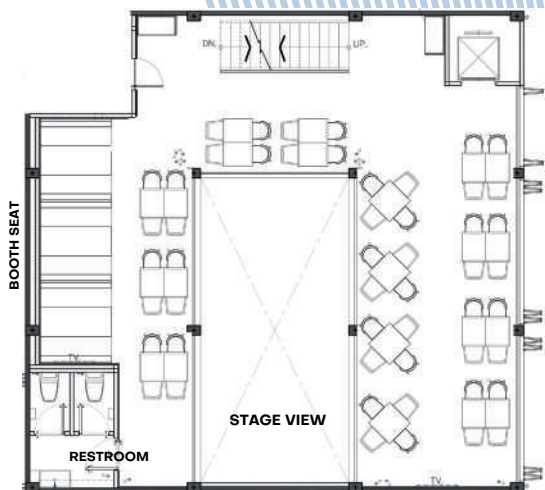

OUTDOOR TERRACE

BOOTH SEAT AREA

MERCHANDISE SHOP

MEZZANINE

FACADE

FLOOR PLAN

MAIN FLOOR

MEZZANINE FLOOR

CAFE CAPACITY

	Dining Area	Bar	Out door	Total	Dining Area & Bar
MAIN FLOOR	30	6	32	68 seats	50 reception style

MEZZANINE FLOOR	Dining Area
	62 seats

Total capacity 130 seats

CHIANG MAI

#HardRockCafeChiangmai | hardrockcafe.com