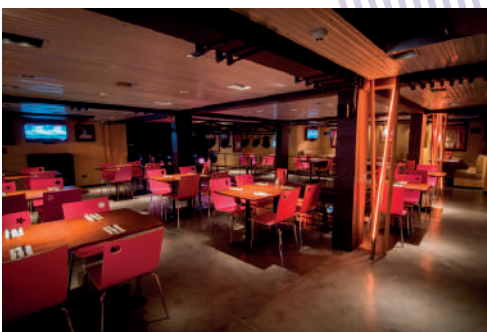

TV Monitors

OTHER INFORMATION

Discover our versatile banquet venue, ideal for meetings, press conferences, product launches, and networking events. Delight in our customizable dining options, from cocktail dinners to buffet spreads and set menus. With attentive service and meticulous planning, we ensure your event is executed seamlessly for an unforgettable experience.

OUTDOOR TERRACE

BOOTH SEAT AREA

MERCHANDISE SHOP

MEZZANINE

FACADE

FLOOR PLAN

MAIN FLOOR

MEZZANINE FLOOR

CAFE CAPACITY

	Dining Area	Bar	Out door	Total	Dining Area & Bar
MAIN FLOOR	30	6	32	68 seats	50 reception style

MEZZANINE FLOOR	Dining Area
	62 seats

Total capacity 130 seats

CHIANG MAI

#HardRockCafeChiangmai | hardrockcafe.com