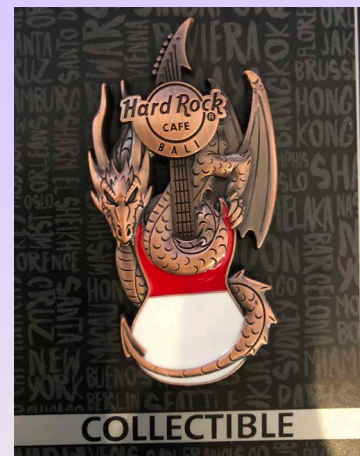

COLLECTIBLE
DRAGON FLAG PIN
RP. 350,000/NETT